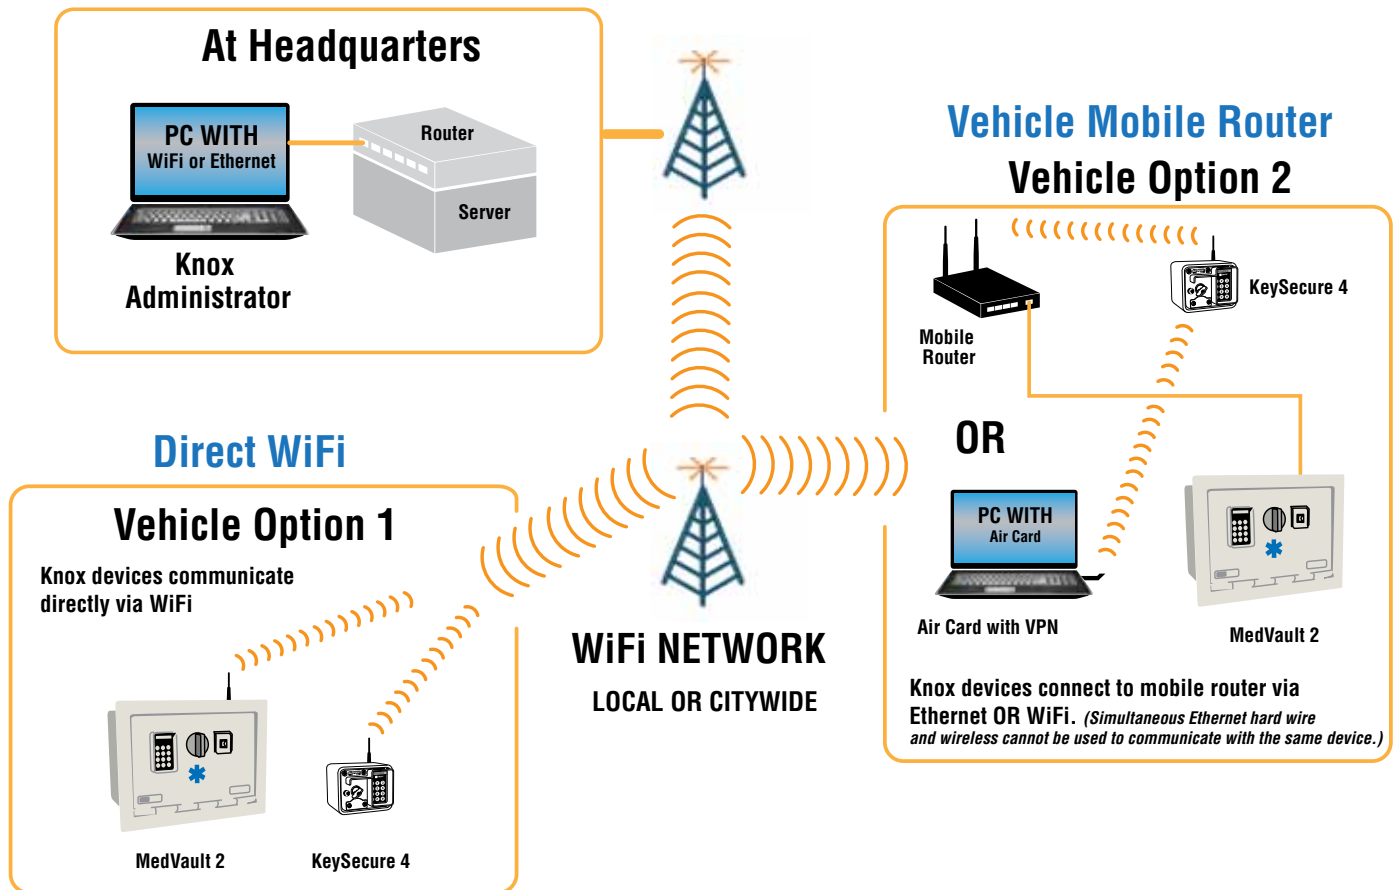

Knox Remote Administration with WiFi

How Knox Remote Administration works with WiFi

Administrator PC communicates with Knox Devices via direct WiFi or Mobile Router

KNOX
Serving First Responders Since 1975

Mobile Data Terminal (MDT) communicates with Knox Devices via Ethernet or ad hoc WiFi