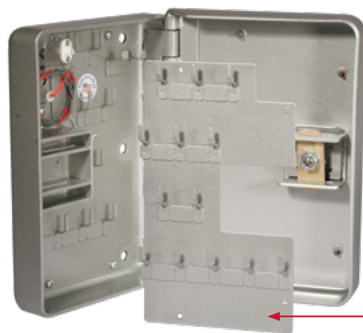

Our products have passed
UL rigorous security testing.
Built Knox-Rugged

Knox Elevator Box Meets Many State's Elevator Key Box Requirements

Store the correct, calibrated elevator drop key, override keys, and interior access keys in the secure Knox Elevator Box.

← elevator door drop key

Knox Elevator Cabinet's heavy-duty steel construction design is far superior to a typical aluminum key box

EXPANSION PANEL

Built standard with 9 key hooks that may hold up to 2 elevator drop keys. The optional expansion panel increases capacity from 18 to 31 keys, optimizing security for structures of any size.

13 Key Hook Expansion Panel

COMPACT FIT

With a shallow depth, the Knox Elevator Box fits both compactly and discreetly within any wall, making it aesthetically pleasing for interior applications, yet maintaining seamless accessibility.