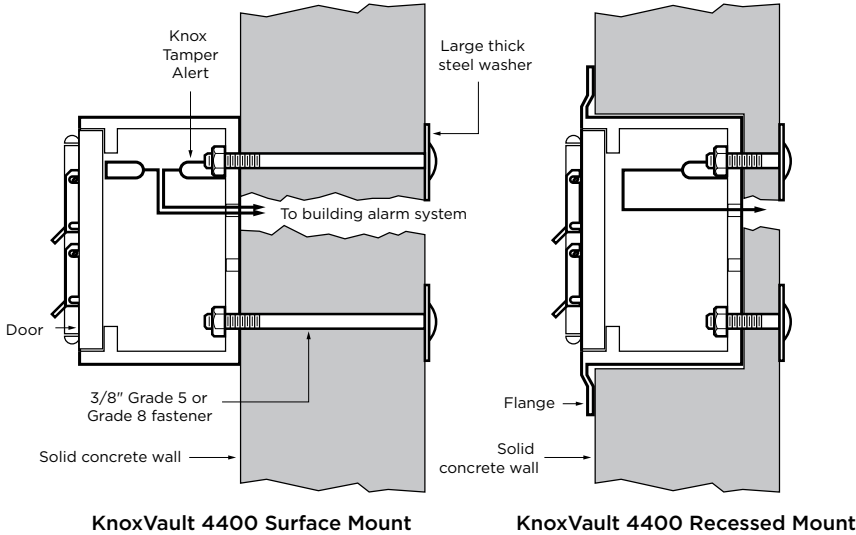

**Exterior Dimensions:** Surface Mount - 7"H x 7"W x 5"D  
 Recessed Mount Flange - 9 1/2"H x 9 1/2"W

**Lock:** UL Listed. Double-action rotating tumblers and hardened steel pins accessed by a biased cut key.

### GENERAL MOUNTING INSTRUCTIONS

**Suggested minimum mounting height, 6 feet above ground.**

**ATTENTION:** KnoxVault is a very strong device that **MUST** be mounted properly to ensure maximum security and resist physical attack.