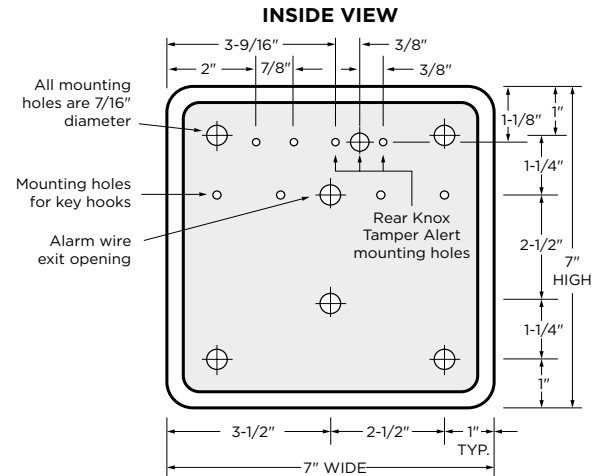

Surface Mount Body - 7"H x 7"W x 5"D  
 Recessed Mount Flange - 9 1/2"H x 9 1/2"W

**SURFACE MOUNT - FRONT VIEW**

**RECESS MOUNT - FRONT VIEW**

**SIDE VIEW**

**FEATURES**

- ✓ Large capacity, storing up to a 50 keys. Access cards, entry items, emergency planning documents, and FDC Keywrench may also fit in interior compartment but will reduce max key quantity.
- ✓ Built Knox-Rugged and secure: UL 1037, UL 1610, UL 1332, UL 437
- ✓ Finished with Knox-Coat® to protect four times better than standard powder coat
- ✓ Extreme weather-resistant door gasket

**Exterior Dimensions:** Surface Mount - 7"H x 7"W x 5"D  
 Recessed Mount Flange - 9 1/2"H x 9 1/2"W

**Lock:** UL Listed. Double-action rotating tumblers and hardened steel pins accessed by a biased cut key.

### GENERAL MOUNTING INSTRUCTIONS

**Suggested minimum mounting height, 6 feet above ground.**

**ATTENTION:** KnoxVault is a very strong device that **MUST** be mounted properly to ensure maximum security and resist physical attack.

#### RECESS MOUNTING KIT DIMENSIONS

Rough-in Dimensions:  
8-1/2"H x 8-1/2"W x 7"D