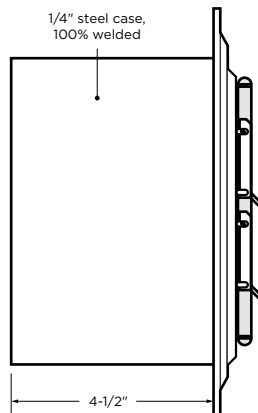

Surface Mount Body - 7"H x 7"W x 5"D  
 Recessed Mount Flange - 9 1/2"H x 9 1/2"W

**SURFACE MOUNT - FRONT VIEW**

**RECESS MOUNT - FRONT VIEW**

**SIDE VIEW**

**FEATURES**

- ✓ Large capacity, storing up to a 50 keys. Access cards, entry items, emergency planning documents, and FDC Keywrench may also fit in interior compartment but will reduce max key quantity.
- ✓ Built Knox-Rugged and secure: UL 1037, UL 1610, UL 1332, UL 437
- ✓ Finished with Knox-Coat® to protect four times better than standard powder coat
- ✓ Extreme weather-resistant door gasket

**Exterior Dimensions:** Surface Mount - 7"H x 7"W x 5"D  
 Recessed Mount Flange - 9 1/2"H x 9 1/2"W

**Lock:** UL Listed. Double-action rotating tumblers and hardened steel pins accessed by a biased cut key.

#### RECESS MOUNTING KIT DIMENSIONS

Rough-in Dimensions:  
8-1/2"H x 8-1/2"W x 7"D