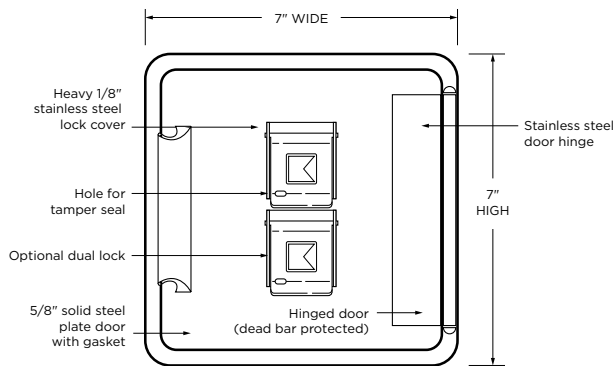

Available in 3 colors:  
 Black Aluminum Dark Bronze

Recessed Mount with Face Flange

Surface Mount with Optional Tamper Switch

**WEIGHT:**

Surface Mount - 28 lbs.  
 Recessed Mount - 29 lbs.

**DIMENSIONS:**

Surface Mount Body - 7"H x 7"W x 5"D  
 Recessed Mount Flange - 9 1/2"H x 9 1/2"W

**SURFACE MOUNT - FRONT VIEW**

**RECESS MOUNT - FRONT VIEW**

**SIDE VIEW**

**FEATURES**

- ✓ Large capacity, storing up to a 50 keys. Access cards, entry items, emergency planning documents, and FDC Keywrench may also fit in interior compartment but will reduce max key quantity.
- ✓ Built Knox-Rugged and secure: UL 1037, UL 1610, UL 1332, UL 437
- ✓ Finished with Knox-Coat® to protect four times better than standard powder coat
- ✓ Extreme weather-resistant door gasket

**Exterior Dimensions:** Surface Mount - 7"H x 7"W x 5"D  
 Recessed Mount Flange - 9 1/2"H x 9 1/2"W

**Lock:** UL Listed. Double-action rotating tumblers and hardened steel pins accessed by a biased cut key.

#### RECESS MOUNTING KIT DIMENSIONS

Rough-in Dimensions:  
8-1/2"H x 8-1/2"W x 7"D