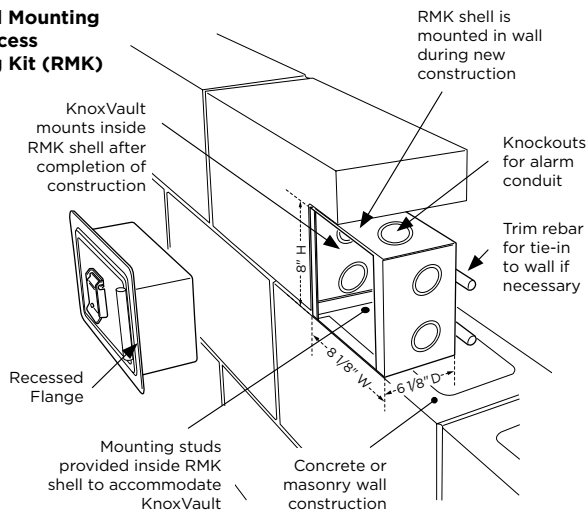

Recessed Mounting Using Recess Mounting Kit (RMK)

IMPORTANT:

Care should be taken to ensure the front of the Recess Mounting Kit (RMK) shell housing, including the cover plate and screw heads, is flush with the wall. The RMK must be plumbed to ensure vertical alignment of the vault.

ABOUT KNOX COMPANY

Over forty years ago, a unique concept in rapid access for emergency response was born. The KnoxBox, a high-security key lock box, was designed to provide rapid access for emergency responders to reduce response times and protect property from forced entry.

Today, one revolutionary lock box has grown into a complete system providing rapid access for public safety agencies, industries, military, and property owners across the world. The Knox Company is trusted by over 14,000 fire departments, law enforcement agencies, and governmental entities.

KNOX COMPANY
1601 W. DEER VALLEY RD
PHOENIX, AZ 85027

T. 800.552.5669

F. 623.687.2290

KNOXBOX.COM
INFO@KNOXBOX.COM