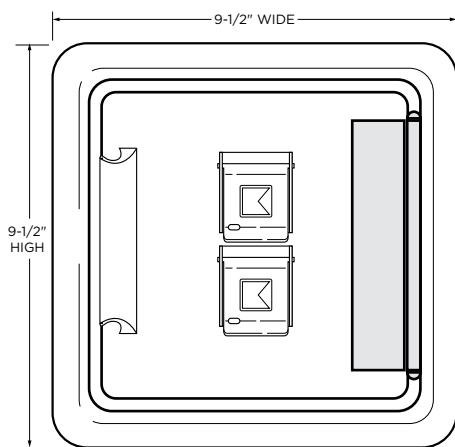

Surface Mount Body - 7"H x 7"W x 5"D  
 Recessed Mount Flange - 9 1/2"H x 9 1/2"W

**SURFACE MOUNT - FRONT VIEW**

**RECESS MOUNT - FRONT VIEW**

**SIDE VIEW**

**FEATURES**

- ✓ Large capacity, storing up to a 50 keys. Access cards, entry items, emergency planning documents, and FDC Keywrench may also fit in interior compartment but will reduce max key quantity.
- ✓ Built Knox-Rugged and secure: UL 1037, UL 1610, UL 1332, UL 437
- ✓ Finished with Knox-Coat® to protect four times better than standard powder coat
- ✓ Extreme weather-resistant door gasket

**ORDERING SPECIFICATIONS**

To insure procurement and delivery of the KnoxVault 4400, it is suggested that following specification paragraph is used:

KnoxVault surface/recessed mount with/without UL Listed Knox Tamper Alert. 1/4" plate steel housing, 5/8" thick steel door with interior gasket seal. Vault & lock UL Listed. Lock has 1/8" dust cover with tamper seal mounting capability. Vault has anti-theft re-locking mechanism with drill resistant hard-plate lock protector.

**Exterior Dimensions:** Surface Mount - 7"H x 7"W x 5"D  
 Recessed Mount Flange - 9 1/2"H x 9 1/2"W

**Lock:** UL Listed. Double-action rotating tumblers and hardened steel pins accessed by a biased cut key.

#### RECESS MOUNTING KIT DIMENSIONS

Rough-in Dimensions:  
8-1/2"H x 8-1/2"W x 7"D