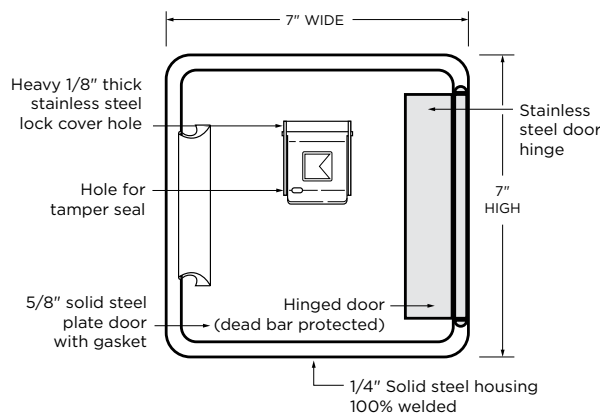

Exterior Dimensions: Surface Mount - 7"H x 7"W x 5"D
 Recessed Mount Flange - 9 1/2"H x 9 1/2"W

Lock: UL Listed. Double-action rotating tumblers and hardened steel pins accessed by a biased cut key.

Finish: Knox-Coat® proprietary finishing process

Color: Black, Dark Bronze or Aluminum

P/N: KnoxVault 4400 (mfr's cat. ID)

Mfr's Name: KNOX COMPANY

WEIGHT:

Surface Mount - 28 lbs
 Recessed Mount - 29 lbs

DIMENSIONS:

Surface Mount Body - 7"H x 7"W x 5"D
 Recessed Mount Flange - 9 1/2"H x 9 1/2"W

SURFACE MOUNT - FRONT VIEW

RECESS MOUNT - FRONT VIEW

SIDE VIEW

GENERAL MOUNTING INSTRUCTIONS

Suggested minimum mounting height, 6 feet above ground.

ATTENTION: KnoxVault is a very strong device that **MUST** be mounted properly to ensure maximum security and resist physical attack.