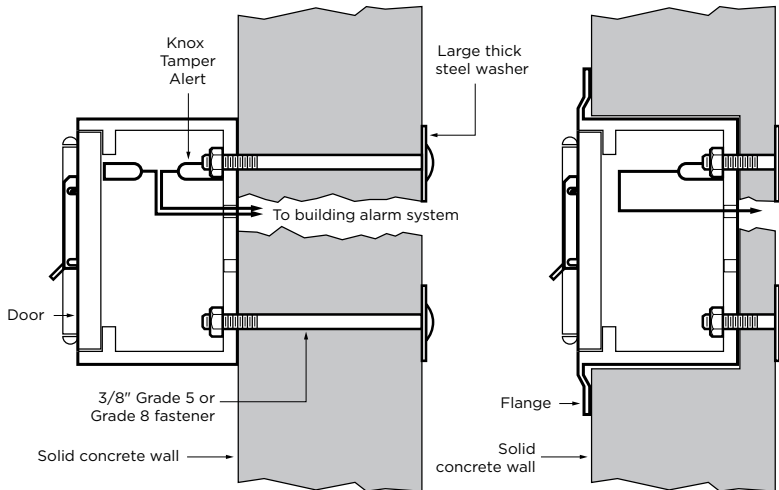

SURFACE MOUNT - FRONT VIEW

RECESS MOUNT - FRONT VIEW

SIDE VIEW

GENERAL MOUNTING INSTRUCTIONS

Suggested minimum mounting height, 6 feet above ground.

ATTENTION: KnoxVault is a very strong device that **MUST** be mounted properly to ensure maximum security and resist physical attack.

KnoxVault 4400 Surface Mount

KnoxVault 4400 Recessed Mount

RECESS MOUNTING KIT AND INSTALLATION INSTRUCTIONS

The Recess Mounting Kit (RMK) includes shell housing and mounting hardware, which may only be used for recessed models to cast-in-place within new concrete or masonry construction. The KnoxVault is mounted into the shell housing after construction is completed.

RECESS MOUNTING KIT DIMENSIONS

Rough-in Dimensions:
8-1/2\"H x 8-1/2\"W x 7\"D

Recessed Mounting Using Recess Mounting Kit (RMK)

IMPORTANT:

Care should be taken to ensure the front of the Recess Mounting Kit (RMK) shell housing, including the cover plate and screw heads, is flush with the wall. The RMK must be plumbed to ensure vertical alignment of the vault.