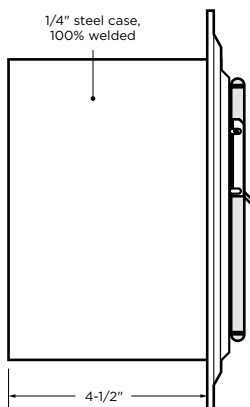

Exterior Dimensions: Surface Mount - 7"H x 7"W x 5"D
 Recessed Mount Flange - 9 1/2"H x 9 1/2"W

Lock: UL Listed. Double-action rotating tumblers and hardened steel pins accessed by a biased cut key.

Finish: Knox-Coat® proprietary finishing process

Color: Black, Dark Bronze or Aluminum

P/N: KnoxVault 4400 (mfr's cat. ID)

Mfr's Name: KNOX COMPANY

WEIGHT:

Surface Mount - 28 lbs
 Recessed Mount - 29 lbs

DIMENSIONS:

Surface Mount Body - 7"H x 7"W x 5"D
 Recessed Mount Flange - 9 1/2"H x 9 1/2"W

SURFACE MOUNT - FRONT VIEW

RECESS MOUNT - FRONT VIEW

SIDE VIEW

GENERAL MOUNTING INSTRUCTIONS

Suggested minimum mounting height, 6 feet above ground.

ATTENTION: KnoxVault is a very strong device that **MUST** be mounted properly to ensure maximum security and resist physical attack.

RECESS MOUNTING KIT DIMENSIONS

Rough-in Dimensions:
8-1/2\"H x 8-1/2\"W x 7\"D

Recessed Mounting Using Recess Mounting Kit (RMK)

IMPORTANT:

Care should be taken to ensure the front of the Recess Mounting Kit (RMK) shell housing, including the cover plate and screw heads, is flush with the wall. The RMK must be plumbed to ensure vertical alignment of the vault.