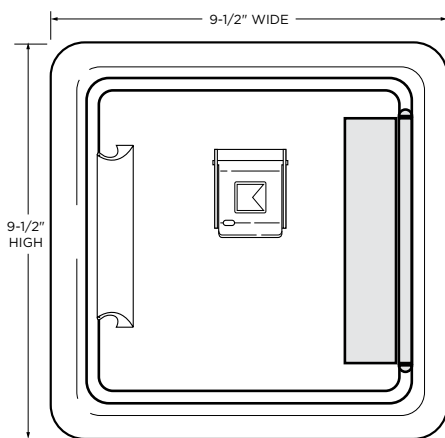

Exterior Dimensions: Surface Mount - 7"H x 7"W x 5"D
 Recessed Mount Flange - 9 1/2"H x 9 1/2"W

Lock: UL Listed. Double-action rotating tumblers and hardened steel pins accessed by a biased cut key.

Finish: Knox-Coat® proprietary finishing process

Color: Black, Dark Bronze or Aluminum

P/N: KnoxVault 4400 (mfr's cat. ID)

Mfr's Name: KNOX COMPANY

WEIGHT:

Surface Mount - 28 lbs
 Recessed Mount - 29 lbs

DIMENSIONS:

Surface Mount Body - 7"H x 7"W x 5"D
 Recessed Mount Flange - 9 1/2"H x 9 1/2"W

SURFACE MOUNT - FRONT VIEW

RECESS MOUNT - FRONT VIEW

SIDE VIEW

GENERAL MOUNTING INSTRUCTIONS

Suggested minimum mounting height, 6 feet above ground.

ATTENTION: KnoxVault is a very strong device that **MUST** be mounted properly to ensure maximum security and resist physical attack.

RECESS MOUNTING KIT DIMENSIONS

Rough-in Dimensions:
8-1/2\"H x 8-1/2\"W x 7\"D

Recessed Mounting Using Recess Mounting Kit (RMK)

IMPORTANT:

Care should be taken to ensure the front of the Recess Mounting Kit (RMK) shell housing, including the cover plate and screw heads, is flush with the wall. The RMK must be plumbed to ensure vertical alignment of the vault.