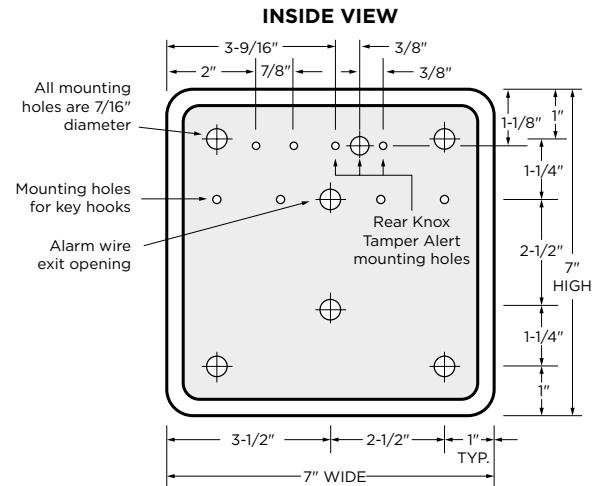

Exterior Dimensions: Surface Mount - 7"H x 7"W x 5"D
 Recessed Mount Flange - 9 1/2"H x 9 1/2"W

Lock: UL Listed. Double-action rotating tumblers and hardened steel pins accessed by a biased cut key.

Finish: Knox-Coat® proprietary finishing process

SURFACE MOUNT - FRONT VIEW

RECESS MOUNT - FRONT VIEW

SIDE VIEW

GENERAL MOUNTING INSTRUCTIONS

Suggested minimum mounting height, 6 feet above ground.

ATTENTION: KnoxVault is a very strong device that **MUST** be mounted properly to ensure maximum security and resist physical attack.

KnoxVault 4400 Surface Mount

KnoxVault 4400 Recessed Mount

RECESS MOUNTING KIT AND INSTALLATION INSTRUCTIONS

The Recess Mounting Kit (RMK) includes shell housing and mounting hardware, which may only be used for recessed models to cast-in-place within new concrete or masonry construction. The KnoxVault is mounted into the shell housing after construction is completed.

RECESS MOUNTING KIT DIMENSIONS

Rough-in Dimensions:
8-1/2\"H x 8-1/2\"W x 7\"D

Recessed Mounting Using Recess Mounting Kit (RMK)

IMPORTANT:

Care should be taken to ensure the front of the Recess Mounting Kit (RMK) shell housing, including the cover plate and screw heads, is flush with the wall. The RMK must be plumbed to ensure vertical alignment of the vault.