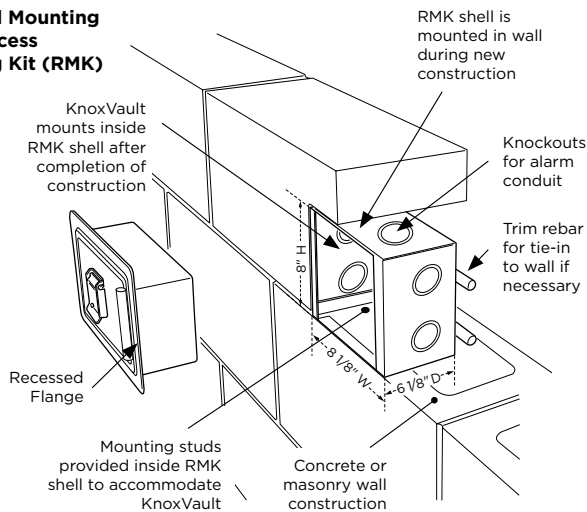

SURFACE MOUNT - FRONT VIEW

RECESS MOUNT - FRONT VIEW

SIDE VIEW

GENERAL MOUNTING INSTRUCTIONS

Suggested minimum mounting height, 6 feet above ground.

ATTENTION: KnoxVault is a very strong device that **MUST** be mounted properly to ensure maximum security and resist physical attack.

KnoxVault 4400 Surface Mount

KnoxVault 4400 Recessed Mount

RECESS MOUNTING KIT AND INSTALLATION INSTRUCTIONS

The Recess Mounting Kit (RMK) includes shell housing and mounting hardware, which may only be used for recessed models to cast-in-place within new concrete or masonry construction. The KnoxVault is mounted into the shell housing after construction is completed.

RECESS MOUNTING KIT DIMENSIONS

Rough-in Dimensions:
8-1/2\"H x 8-1/2\"W x 7\"D

Recessed Mounting Using Recess Mounting Kit (RMK)

IMPORTANT:

Care should be taken to ensure the front of the Recess Mounting Kit (RMK) shell housing, including the cover plate and screw heads, is flush with the wall. The RMK must be plumbed to ensure vertical alignment of the vault.